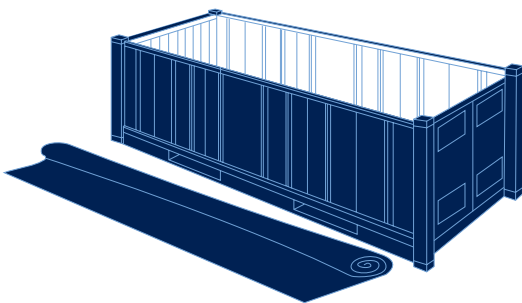

Equipment specification

Standard

Reefer

Standard 20'

INSIDE LENGTH	INSIDE WIDTH	INSIDE HEIGHT	DOOR WIDTH	DOOR HEIGHT	CAPACITY	TARE WEIGHT	MAXI CARGO
19' 4"	7' 8"	7' 10"	7' 8"	7' 6"	1,172 Cft	4,916 Lbs	47,900 Lbs
5.900 m	2.350 m	2.393 m	2.342 m	2.280 m	33.2 Cu.m	2,230 Kgs	21,770 Kgs

Reefer 20'

INSIDE LENGTH	INSIDE WIDTH	INSIDE HEIGHT	DOOR WIDTH	DOOR HEIGHT	CAPACITY	TARE WEIGHT	MAXI CARGO
17' 8"	7' 5"	7' 5"	7' 5"	7' 3"	1,000 Cft	7,040 Lbs	45,760 Lbs
5.452 m	2.275 m	2.260 m	2.258 m	2.216 m	28.3 Cu.m	3,200 Kgs	20,800 Kgs

Standard 40'

INSIDE LENGTH	INSIDE WIDTH	INSIDE HEIGHT	DOOR WIDTH	DOOR HEIGHT	CAPACITY	TARE WEIGHT	MAXI CARGO
39' 5"	7' 8"	7' 10"	7' 8"	7' 6"	2,390 Cft	8,160 Lbs	59,040 Lbs
12.036 m	2.350 m	2.392 m	2.340 m	2.280 m	67.7 Cu.m	3,700 Kgs	26,780 Kgs

Reefer 40'

INSIDE LENGTH	INSIDE WIDTH	INSIDE HEIGHT	DOOR WIDTH	DOOR HEIGHT	CAPACITY	TARE WEIGHT	MAXI CARGO
37' 8"	7' 5"	7' 2"	7' 8"	7' 0"	2,040 Cft	10,780 Lbs	56,276 Lbs
11.493 m	2.270 m	2.197 m	2.282 m	2.155 m	57.8 Cu.m	4,900 Kgs	25,580 Kgs

Standard 40' HC (High Cube)

INSIDE LENGTH	INSIDE WIDTH	INSIDE HEIGHT	DOOR WIDTH	DOOR HEIGHT	CAPACITY	TARE WEIGHT	MAXI CARGO
39' 5"	7' 8"	8' 10"	7' 8"	8' 5"	2,694 Cft	8,750 Lbs	58,450 Lbs
12.010 m	2.330 m	2.690 m	2.330 m	2.560 m	76.28 Cu.m	3,968 Kgs	26,512 Kgs

Reefer 40' High Cube

INSIDE LENGTH	INSIDE WIDTH	INSIDE HEIGHT	DOOR WIDTH	DOOR HEIGHT	CAPACITY	TARE WEIGHT	MAXI CARGO
37' 11"	7' 6"	8' 2"	7' 6"	8' 0"	2,344 Cft	9,900 Lbs	57,561 Lbs
11.557 m	2.294 m	2.500 m	2.294 m	2.440 m	66.6 Cu.m	4,500 Kgs	25,980 Kgs

Open Top

Flat Rack

Open Top 20'

INSIDE LENGTH	INSIDE WIDTH	INSIDE HEIGHT	DOOR WIDTH	DOOR HEIGHT	CAPACITY	TARE WEIGHT	MAXI CARGO
19' 4"	7' 7"	7' 8"	7' 6"	7' 2"	1,136 Cft	5,280 Lbs	47,620 Lbs
5.894 m	2.311 m	2.354 m	2.286 m	2.184 m	32.23 Cu.m	2,400 Kgs	21,600 Kgs

Flat Rack 20'