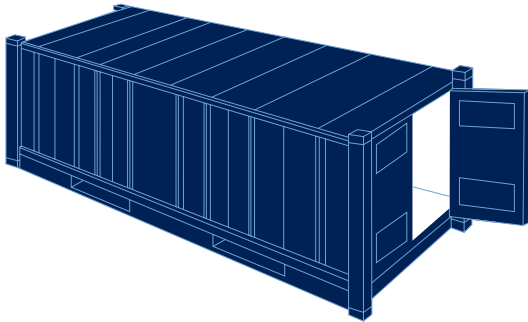

Equipment specification

Standard

Reefer

Standard 20'

INSIDE LENGTH	INSIDE WIDTH	INSIDE HEIGHT	DOOR WIDTH	DOOR HEIGHT	CAPACITY	TARE WEIGHT	MAXI CARGO
19' 4"	7' 8"	7' 10"	7' 8"	7' 6"	1,172 Cft	4,916 Lbs	47,900 Lbs
5.900 m	2.350 m	2.393 m	2.342 m	2.280 m	33.2 Cu.m	2,230 Kgs	21,770 Kgs

Reefer 20'

INSIDE LENGTH	INSIDE WIDTH	INSIDE HEIGHT	DOOR WIDTH	DOOR HEIGHT	CAPACITY	TARE WEIGHT	MAXI CARGO
17' 8"	7' 5"	7' 5"	7' 5"	7' 3"	1,000 Cft	7,040 Lbs	45,760 Lbs
5.452 m	2.275 m	2.260 m	2.258 m	2.216 m	28.3 Cu.m	3,200 Kgs	20,800 Kgs