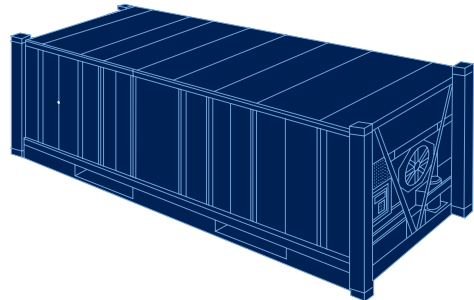

Equipment specification

Standard

Reefer

Standard 20'

INSIDE LENGTH	INSIDE WIDTH	INSIDE HEIGHT	DOOR WIDTH	DOOR HEIGHT	CAPACITY	TARE WEIGHT	MAXI CARGO
19' 4"	7' 8"	7' 10"	7' 8"	7' 6"	1,172 Cft	4,916 Lbs	47,900 Lbs
5.900 m	2.350 m	2.393 m	2.342 m	2.280 m	33.2 Cu.m	2,230 Kgs	21,770 Kgs

Reefer 20'

INSIDE LENGTH	INSIDE WIDTH	INSIDE HEIGHT	DOOR WIDTH	DOOR HEIGHT	CAPACITY	TARE WEIGHT	MAXI CARGO
17' 8"	7' 5"	7' 5"	7' 5"	7' 3"	1,000 Cft	7,040 Lbs	45,760 Lbs
5.452 m	2.275 m	2.260 m	2.258 m	2.216 m	28.3 Cu.m	3,200 Kgs	20,800 Kgs